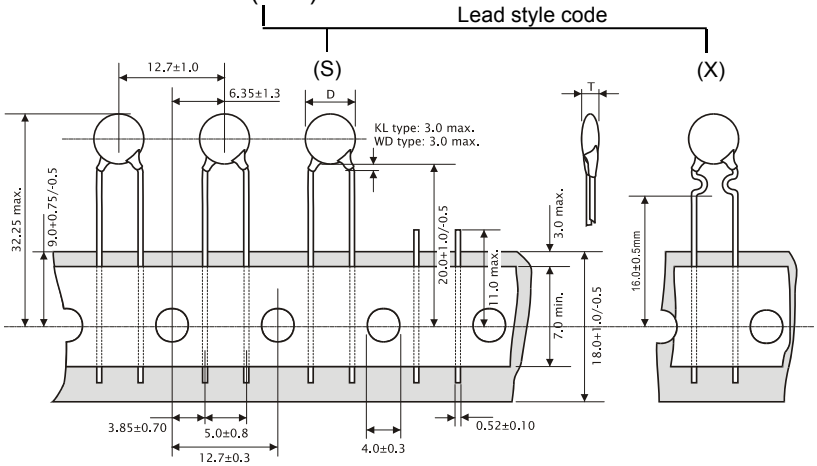

■ Lead spacing (F): 5mm

P/N : □-□□□□□□□□□□5□A (or R)